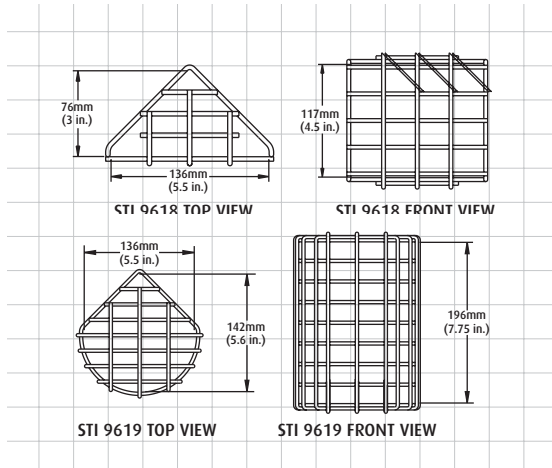

MOTION DETECTOR CAGES

▼ Motion Detector Cages (corner application) dimensions and technical information (STI 9618 & STI 9619)

MODELS AVAILABLE *Corner Application

	HEIGHT	WIDTH	DEPTH	
STI 9618*	117mm (4.5")	136mm (5.5")	76mm (3")	
STI 9619*	196mm (7.75")	136mm (5.5")	142mm (5.6")	
STI 9620	156mm (6.14")	102mm (4")	57mm (2.25")	
STI 9621	171mm (6.75")	146mm (5.75")	108mm (4.25")	
STI 9622	222mm (8.75")	102mm (4")	95mm (3.75")	
STI 9623	196mm (7.75")	145mm (5.7")	152mm (6")	
STI 9624	225mm (8.875")	140mm (5.5")	120mm (4.72")	

▼ Motion Detector Cages dimensions and technical information (STI 9620, STI 9621, STI 9622, STI 9623 & STI 9624)